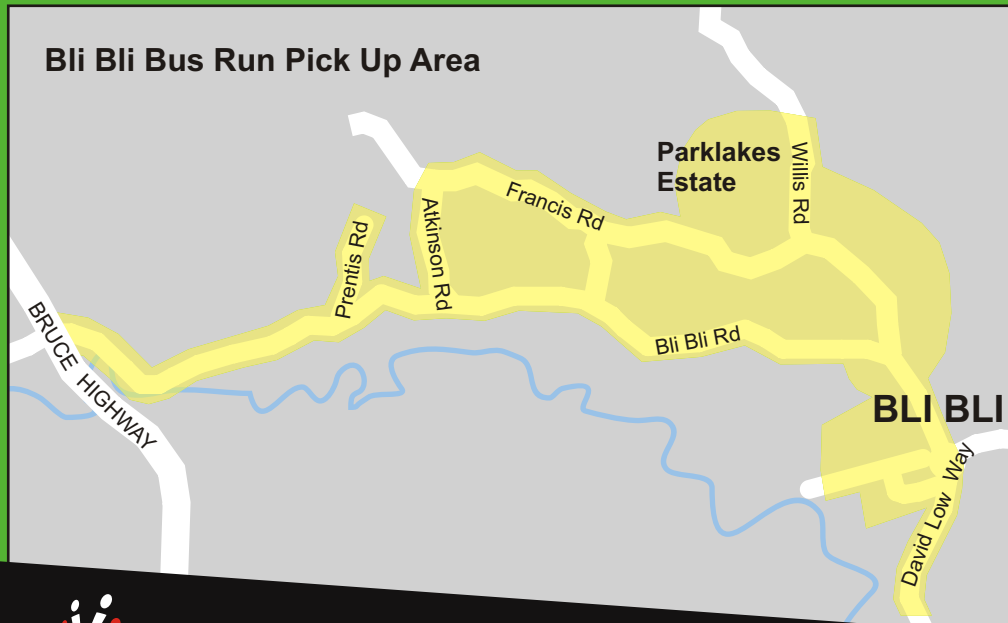

# Nambour RSL Club Courtesy Coach is coming to Bli Bli

From Friday 5th March a new bus route will be included to Bli Bli. The boundaries are outlined in the map attached below of the areas that will be included. This service will run on a 3 month trial and if well utilised, management will consider expanding. *Terms and conditions apply, contact the club for further details.*

## Bus Times

Fridays and Saturdays only  
6.45pm pick up only  
10.45pm & close drop off only

## Bli Bli Bus Run

Bli Bli Road  
Prentis Road  
Atkinson Road to Frances Rd  
Willis Road to Parklakes Estate  
East of Willies Road/Bli Bli Road  
to the boundary of the old rail line.  
Boundary Bli Bli Township south  
– Cut off Edgewater village – see  
map for boundaries.